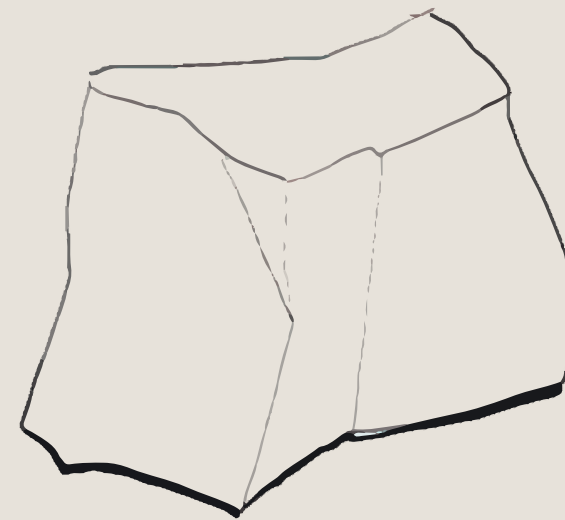

SOFTROCK CATALOGUE

KÓSMOS MODELS

PARTICULA

Base: dirty white
Details: big green stains; bordeaux and orange dots

POEIRA

Base: sand and dark salmon
Details: orange stains and yellow dots around the stains

VIA LÁCEA

Base: olive green and dark brown
Details: light lilás and dark orange dots

ATOMOS

Base: black and brown
Details: white and ocre spots

SOFTROCK CATALOGUE

SHAPE

SEIXO

Form: round
Surface: round
Edges: no

BLOCK

Form: squary
Surface: irregular
Edges: soft

CRUST

Form: irregular
Surface: irregular
Edges: ruff

CUT

Form: squary
Surface: flat
Edges: sharp

SMOOTH

Form: organic
Surface: irregular
Edges: soft

SOFTROCK CATALOGUE

SIZE	DESCRIPTION	WEIGHT <small>(APPROXIMATELY)</small>	MEASURE <small>(LENGTH; WIDTH; HEIGHT)</small>	PRODUCTION <small>(DEPENDING ON THE WORKFLOW)</small>	PRICE <small>(INCLUDING 23%VAT)</small>
BIG IDEA	big pillow	700gr-1kg	50x40x15cm	3 weeks	390,00€
GOOD PIECE	block for one person	4-5kg	70x50x50cm	4 weeks	605,00€
DUO	block for two people	9-10kg	120x70x50cm	5 weeks	1.200,00€
TRINITY	block for three people	14-15kg	150x70x50cm	6 weeks	1.800,00€
LAZY SOFA	backrest sofa for three people	20-30kg	200x100x90cm	8 weeks	6.020,00€
PARALELOS	27-piece pack	2-3kg	15x15x15cm (each)	2 weeks	620,00€
SCENARIO	boundless limits	depending on the size	customised	on request	on request